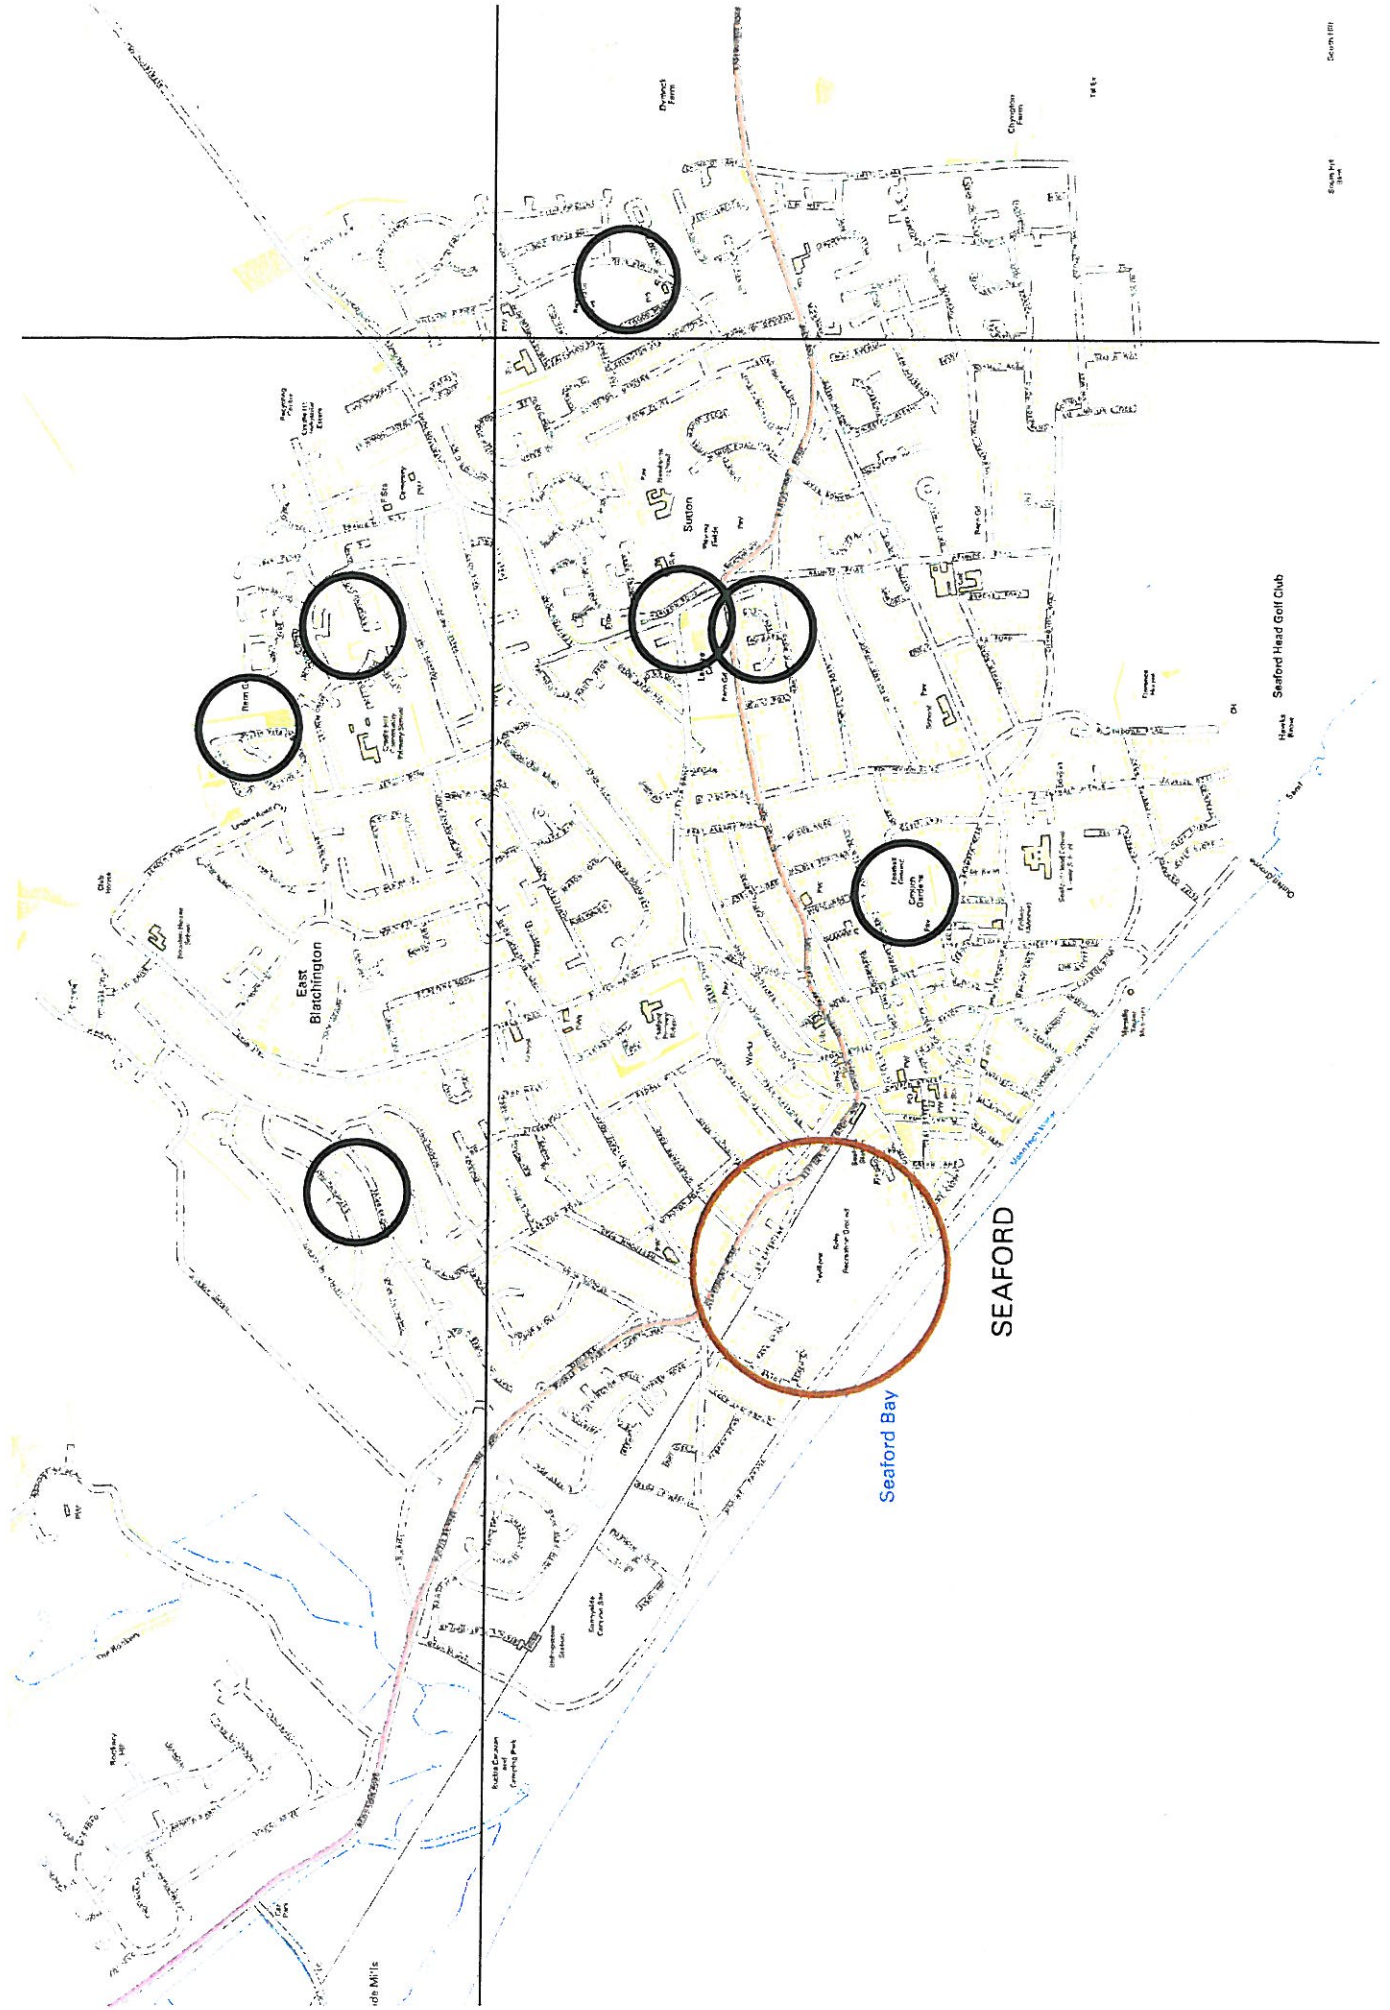

Appendix 1: Lewes Play Areas

Appendix 2: Rural Play Areas

Appendix 3: Seaford Play Areas

SEAFORD

Seaford Bay

Appendix 5: Newhaven Play Areas

Appendix 6: "C7" Play Areas

CATCHMENT

using GIS the differences can be seen between the real catchment of a play area

Appendix 7

(walking distance) as opposed to previously used radial or straight-line distance. Increasing traffic has meant that children's ranges have decreased consequently the dark red area is probably the effective catchment for most children.