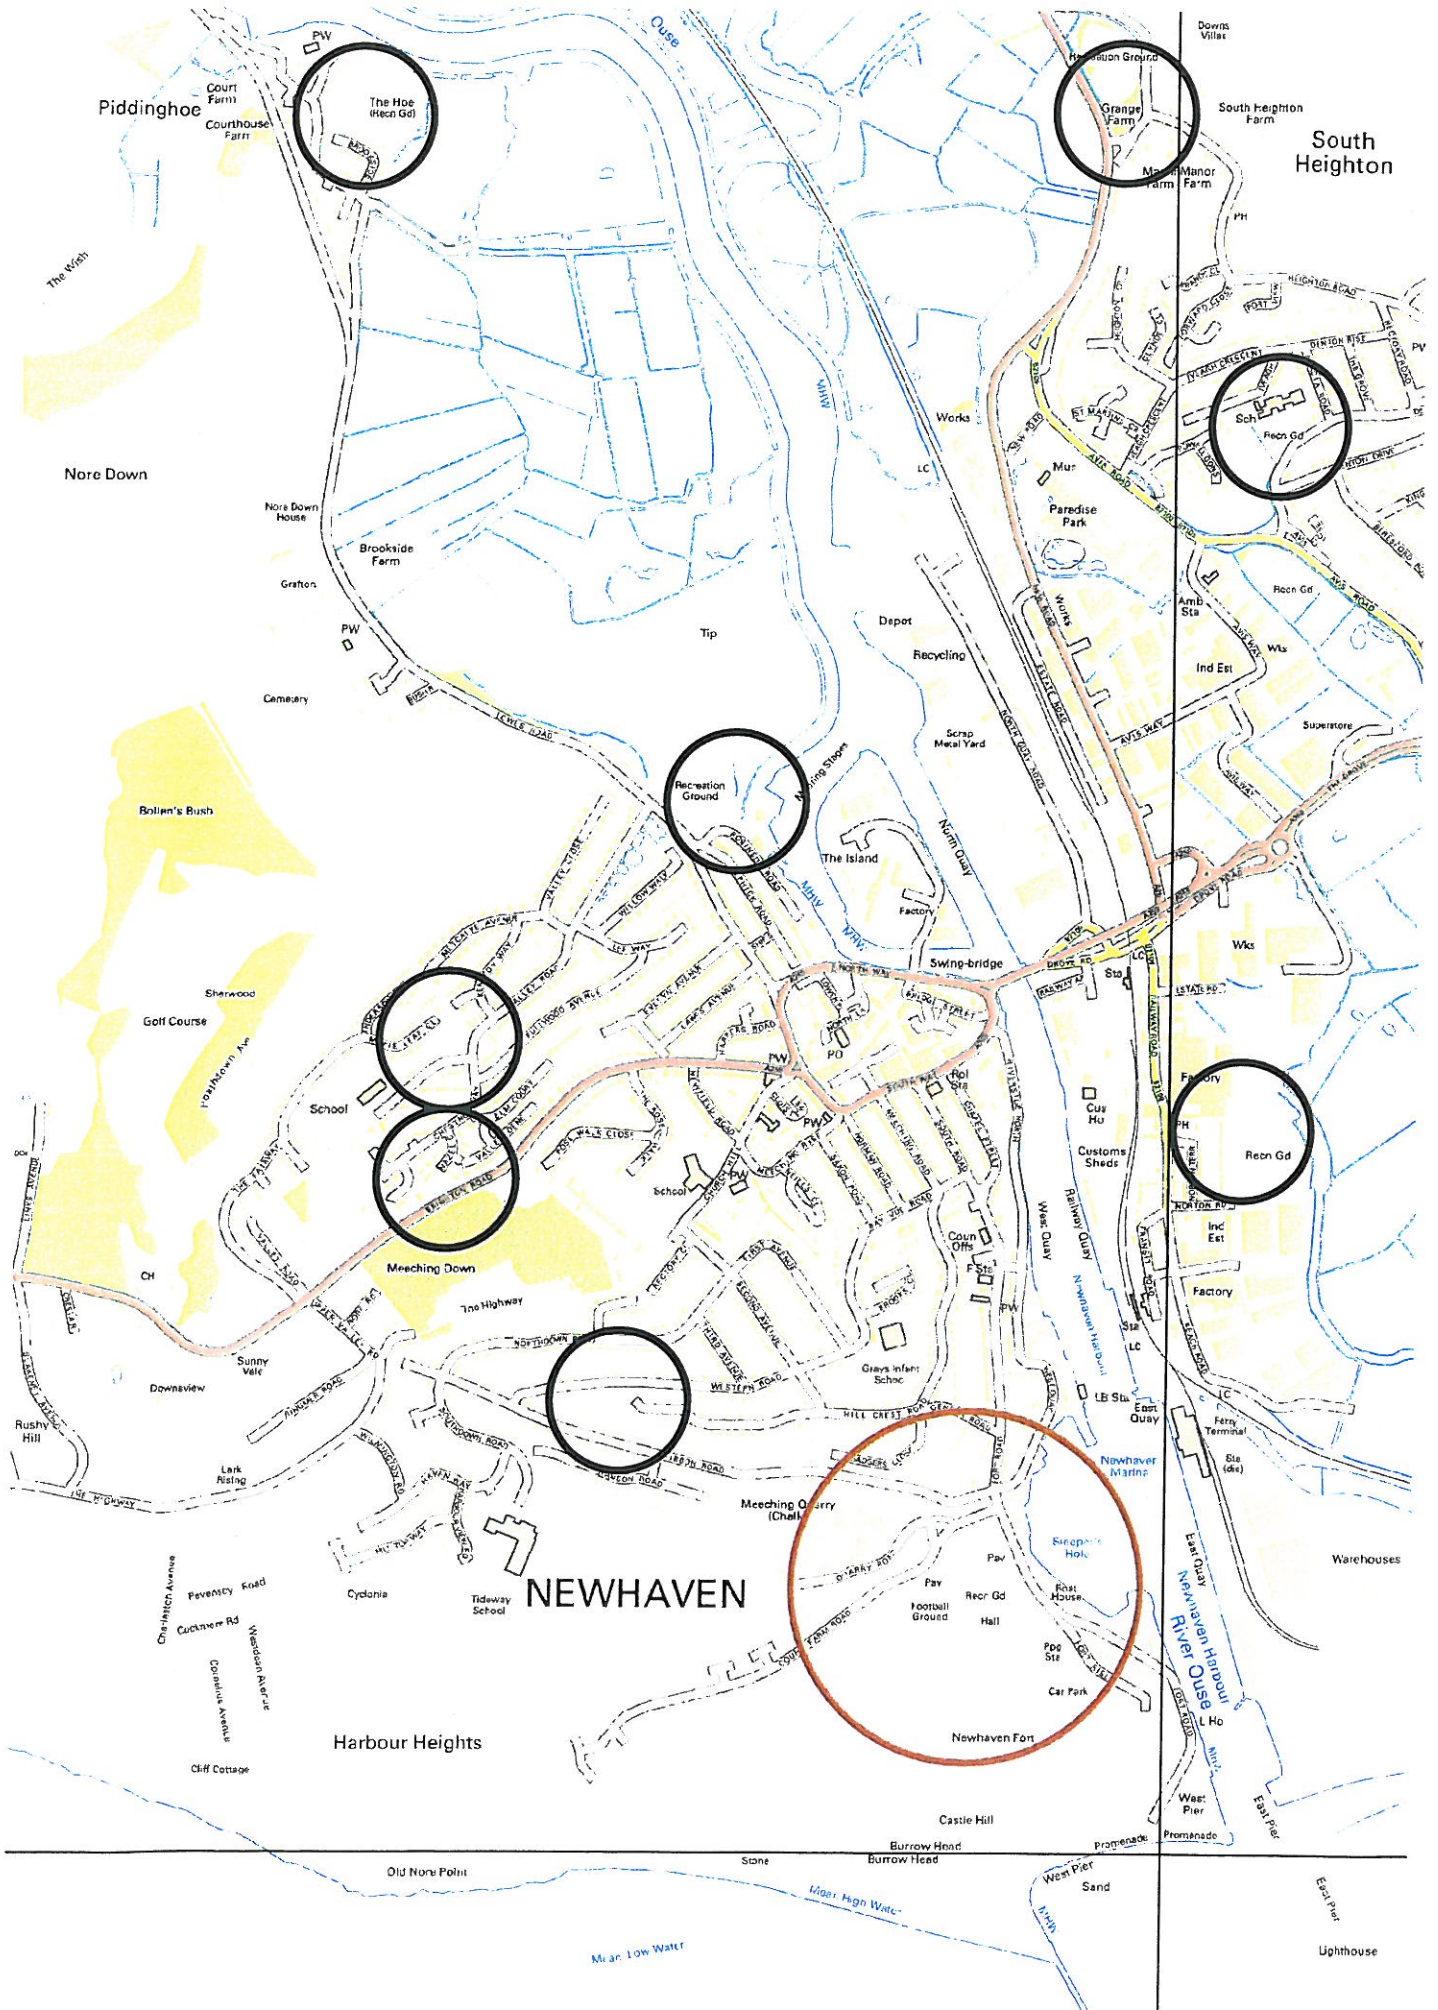

Appendix 1: Lewes Play Areas

Appendix 2: Rural Play Areas

Appendix 3: Seaford Play Areas

SEAFORD

Seaford Bay

Appendix 5: Newhaven Play Areas

Appendix 6: "C7" Play Areas

CATCHMENT

using GIS the differences can be seen between the real catchment of a play area

Appendix 7

(walking distance) as opposed to previously used radial or straight-line distance. Increasing traffic has meant that children's ranges have decreased consequently the dark red area is probably the effective catchment for most children.