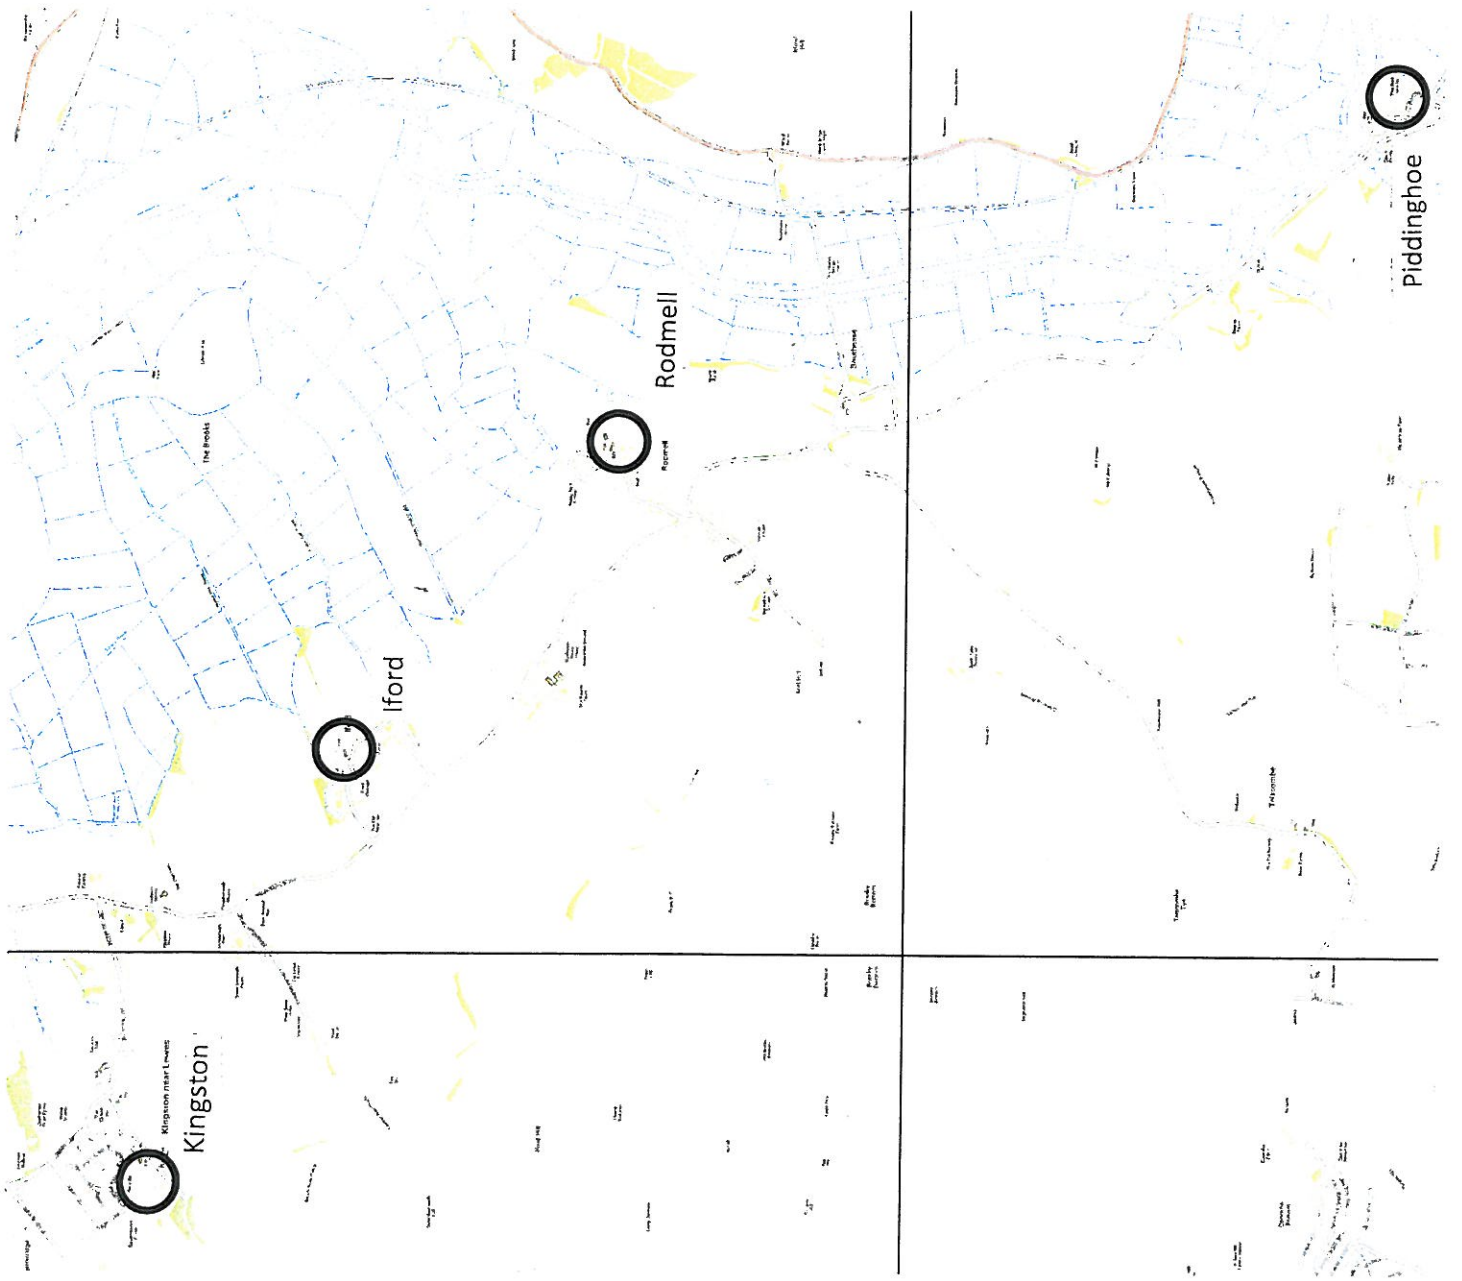

Appendix 1: Lewes Play Areas

Appendix 2: Rural Play Areas

Appendix 3: Seaford Play Areas

SEAFORD

Seaford Bay

Appendix 5: Newhaven Play Areas

Appendix 6: "C7" Play Areas

CATCHMENT

using GIS the differences can be seen between the real catchment of a play area

Appendix 7

(walking distance) as opposed to previously used radial or straight-line distance. Increasing traffic has meant that children's ranges have decreased consequently the dark red area is probably the effective catchment for most children.