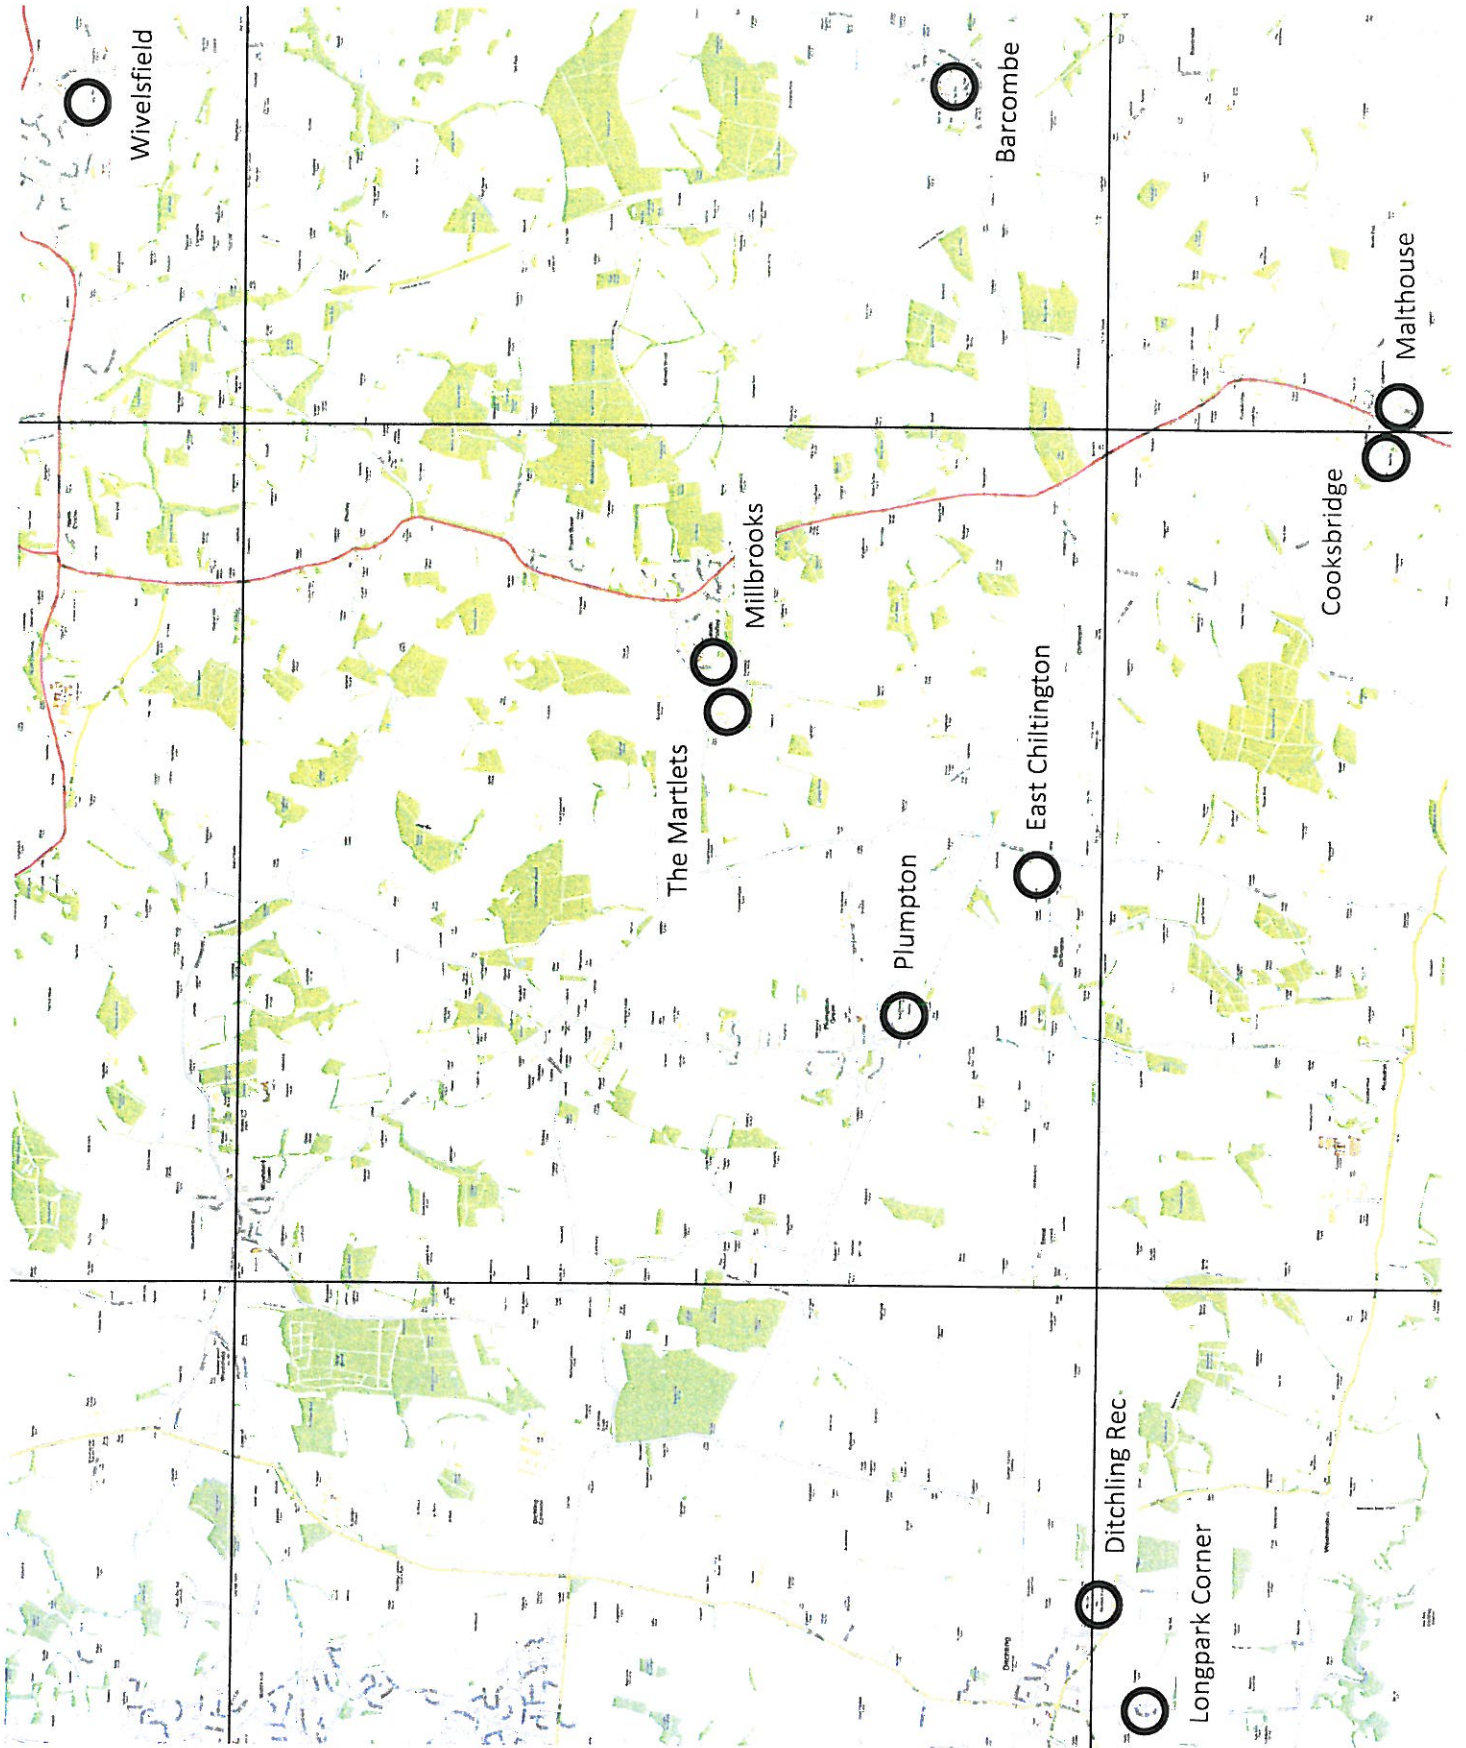

Appendix 1: Lewes Play Areas

Appendix 2: Rural Play Areas

Appendix 3: Seaford Play Areas

SEAFORD

Seaford Bay

Appendix 5: Newhaven Play Areas

Appendix 6: "C7" Play Areas

CATCHMENT

Appendix 8 : Lewes District Play Area List

	Site	Location	Grid Ref	Post Code
1	Bell Lane Rec, Lewes	off Bell Lane, Lewes	540790 . 109658	BN7 1LG
2	Convent Field, Lewes	off Mountfield Road, Lewes	541498 . 109542	BN7 2XA
3	De La Warr Green, Lewes	off Landport Road, Lewes	540640 . 111180	BN7 2TG
4	Landport Rec, Lewes	off Landport Road, Lewes	541101 . 110768	BN7 2SU
5	Demonfort Estate, Lewes	Ousedale Close, Demonfort Estate, Lewes	540827 . 110195	BN7 1SZ
6	Kingfisher Court, Lewes	off Abergavenny Road, Demonfort Estate	540702 . 110211	BN7 1SN
7	Shelley Close, Lewes	Shelly Close, Demonfort Estate, Lewes	540790 . 110264	BN7 1RG
8	Harvard Close, Lewes	off Harvard Close, Lewes	541481 . 111383	BN7 2EJ
9	Malling Rec, Lewes	off Hereward Way, Lewes	541671 . 110956	BN7 2HQ
10	Neville Crescent, Lewes	off Nevill Road, Lewes	540328 . 110528	BN7 1NA
11	Stanley Turner Rec, Lewes	off Kingston Road, Lewes	540727 . 109084	BN7 3NB
12	The Paddock, Lewes	off The Avenue, Lewes	541311 . 110263	BN7 1QS
13	The Pells Play Area, Lewes	off Brook Street, Lewes	541508 . 110526	BN7 2DP
14	Timberyard Lane, Lewes	off Timberyard Lane, Lewes	542207 . 110185	BN7 2AX
15	Aquila Park, Seaford	off Hartfield Road, Seaford	549306 . 99392	BN25 4QB
16	Crouch Gardens, Seaford	off East Street, Seaford	548635 . 99023	BN25 1AB
17	Downs Rec, Seaford	off Alfriston Road, Seaford	549342 . 99548	BN25 3NF
18	Salts Rec Play Area, Seaford	off Richmond Road, Seaford	547698 . 99158	BN25 1DR
19	Salts Mini Skate Park, Seaford	off Richmond Road, Seaford	547712 . 99180	BN25 2PG
20	Salts Half Pipe, Seaford	off Richmond Road, Seaford	547829 . 99051	BN25 1DR
21	The Peverals, Seaford	off Raymond Close, Seaford	549321 . 100333	BN25 3DW
22	Valley Dip Play Area, Seaford	off Princess Drive, Seaford	548029 . 100309	BN25 2TZ